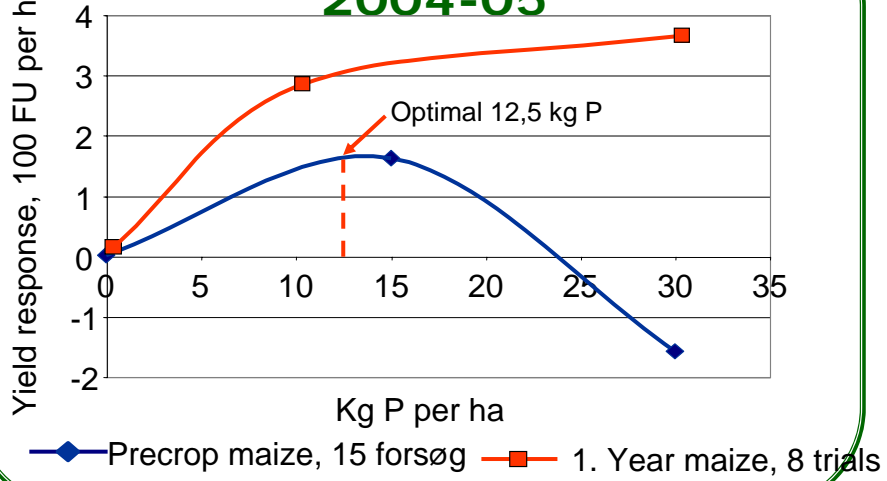

Placed P for maize 15 trials 1995-97, 8 trials 2004-05

Källa: Martin Mikkelsen, Danish Agricultural Advisory Service